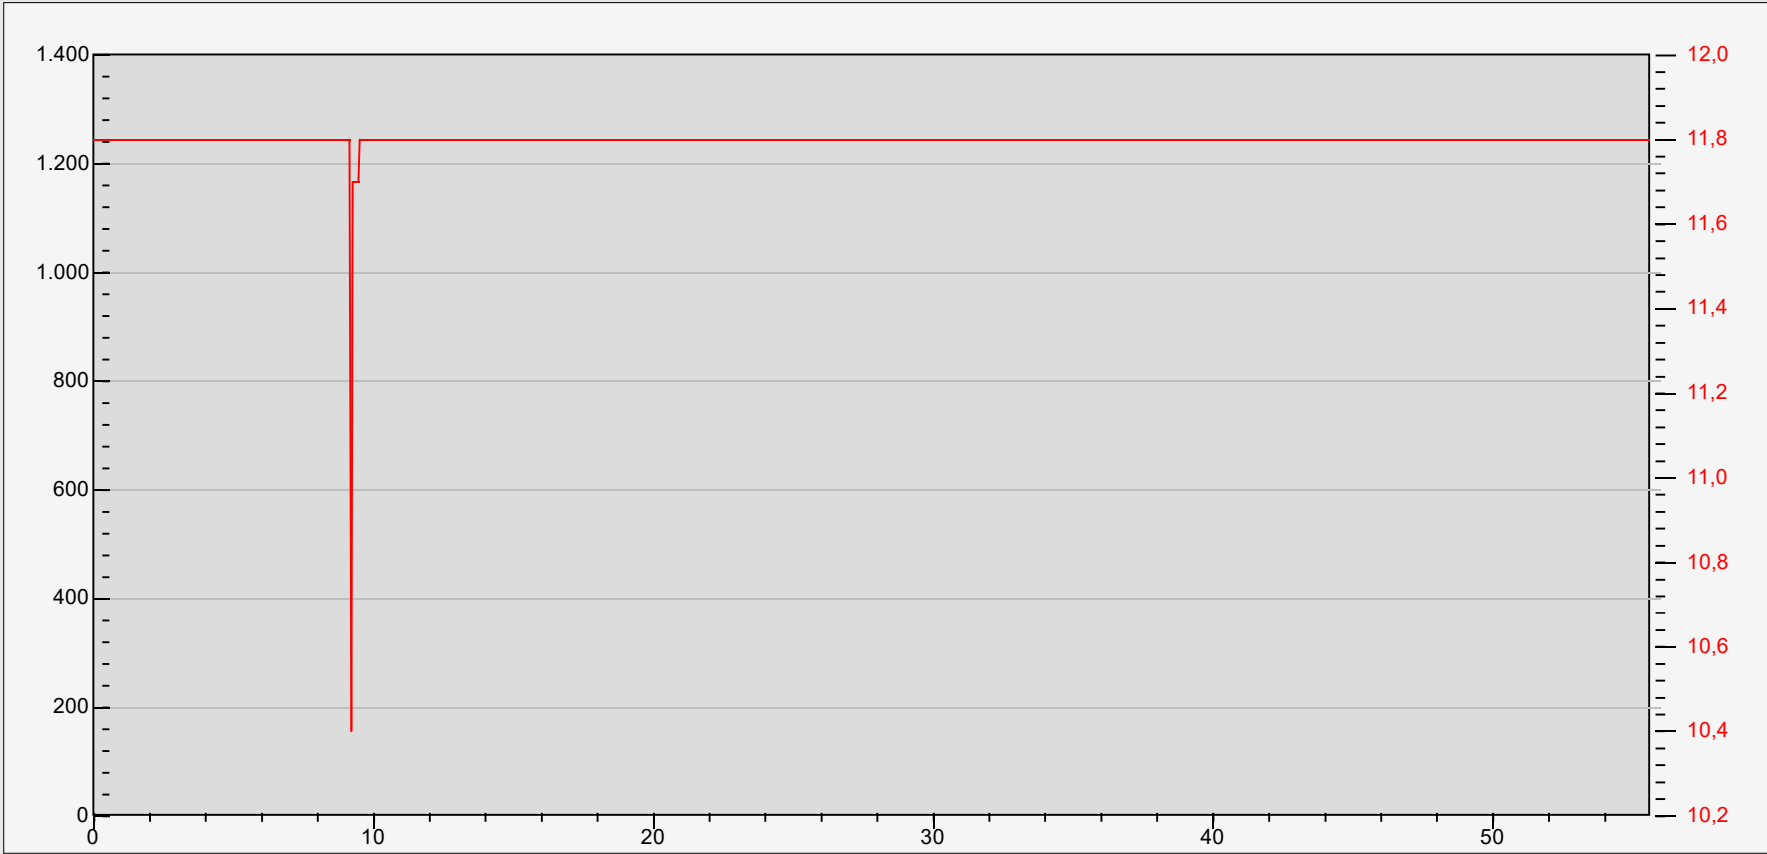

Untitled Voltage vs. Time

Statistics:

Apogee Alt.: 1218' AGL
Ground Elev.: 2804' MSL
NumSamps: 1112
Main Deploy: 315' AGL
Apogee Delay: 0 SEC
FlightNum: 8

Displayed

- Raw Altitude
- Smoothed Alt
- Velocity
- Temperature
- Voltage

Comments

Model: SL100 Serial #: 3046