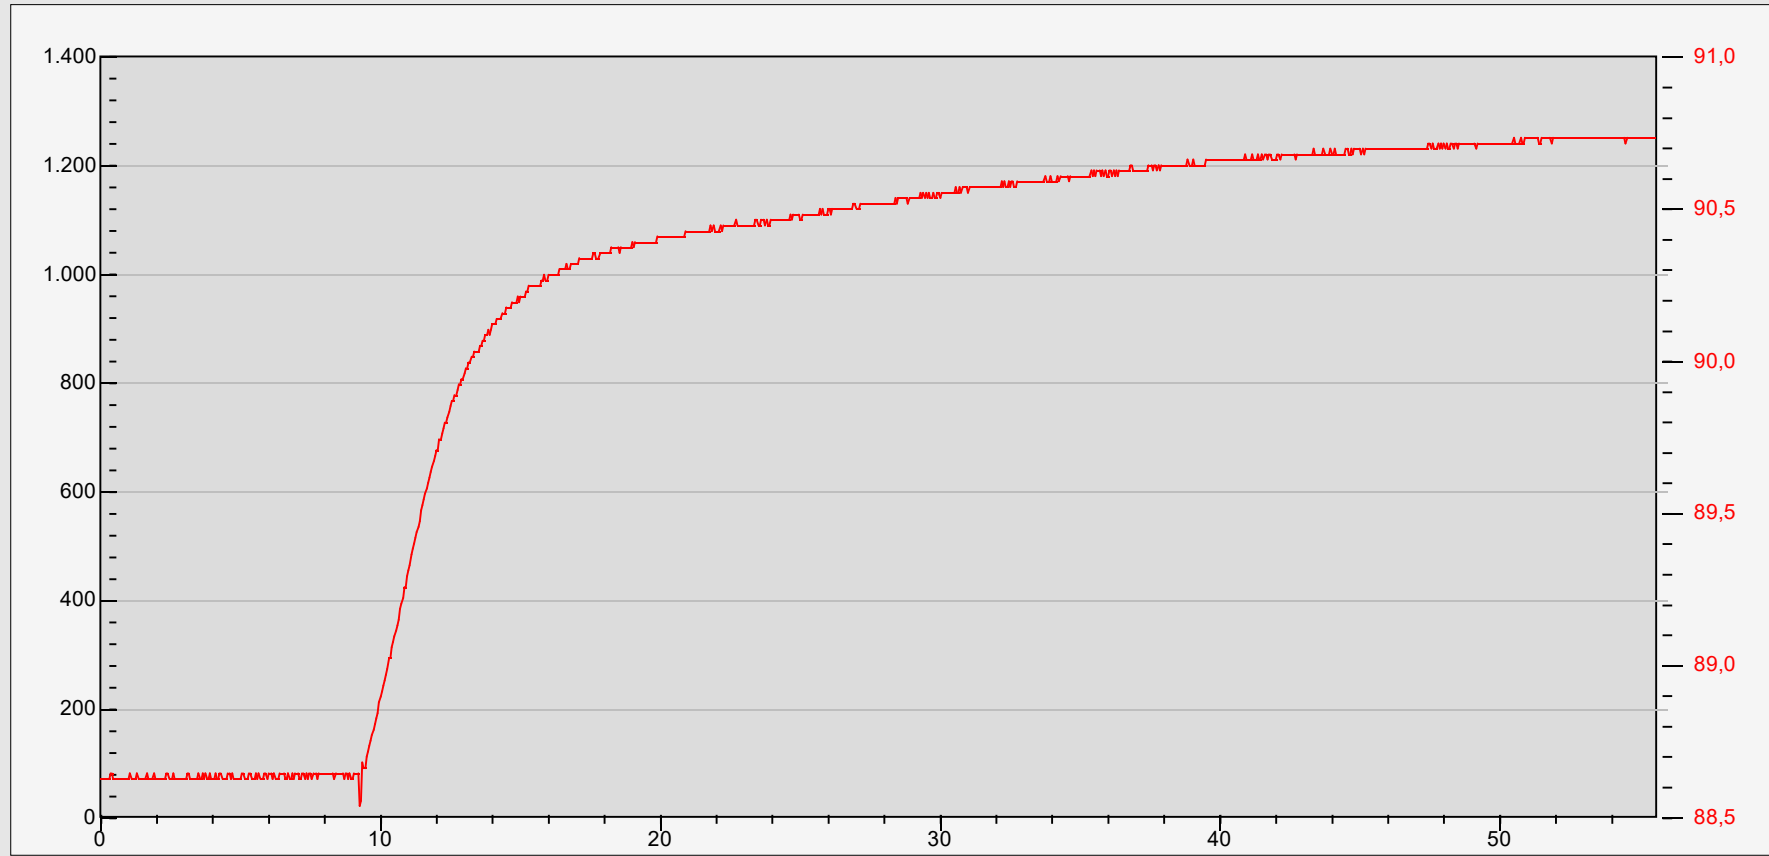

Untitled Temperature vs. Time

Statistics:

Apogee Alt.: 1218' AGL
Ground Elev.: 2804' MSL
NumSamps: 1112
Main Deploy: 315' AGL
Apogee Delay: 0 SEC
FlightNum: 8

Displayed

- Raw Altitude
- Smoothed Alt
- Velocity
- Temperature
- Voltage

Comments

Model: SL100 Serial #: 3046