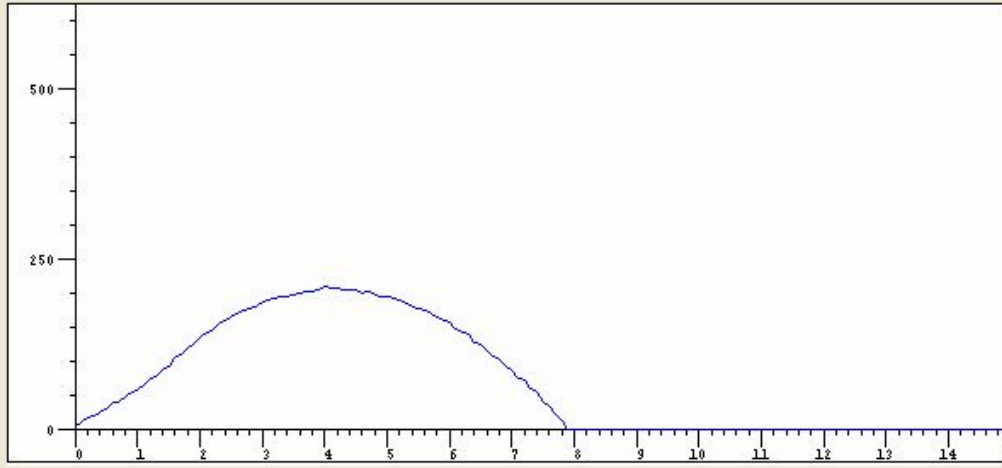

alt15K/WD Data Capture

File Edit Altimeter Data

Altitude vs. Time Plot

X Zoom: 15 Seconds

Comments

Espaçomodelo Alpha/Mi/Maio-2010/Pt-7
Motor C6-0/BT/Abr-2010
Altimetro de bordo H-7/Apogee
Apogeu = 208 pés = 63 metros

Ground @ 2761' MSL ?

Apogee @ 208' AGL ?

NumSamples = 2200 ?