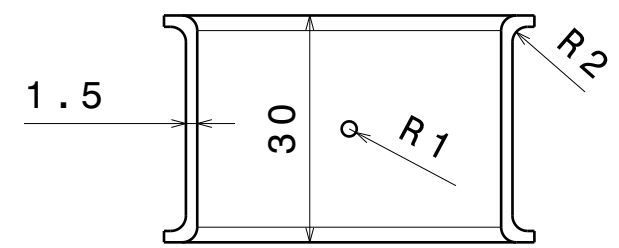

H G F E D C B A

Vista Frontal

Vista de Secção E-E

Vista Frontal

Vista Superior

Vista Superior

This drawing is our property. It can't be reproduced or communicated without our written agreement.		UNIVERSIDADE FEDERAL DO PARANÁ			
DRAWN BY <b>Eduardo</b>		DATE 14/12/2011		DRAWING TITLE <b>Sapata / Bronzina</b>	
CHECKED BY <b>XXX</b>	DATE xxx	SIZE <b>A3</b>	DRAWING NUMBER <b>Produto 1</b>		REV <b>X</b>
DESIGNED BY <b>XXX</b>	DATE xxx	SCALE <b>1:1</b>	WEIGHT (kg) <b>0,33</b>	SHEET <b>4/5</b>	