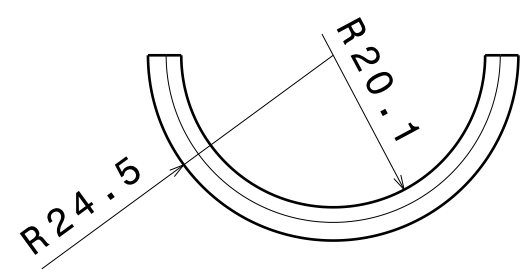

H G F E D C B A

Vista Frontal

Vista de Secção E-E

Vista Frontal

Vista Superior

Vista Superior

This drawing is our property. It can't be reproduced or communicated without our written agreement.		UNIVERSIDADE FEDERAL DO PARANÁ			
DRAWN BY <b>Eduardo</b>		DATE 14/12/2011		DRAWING TITLE <b>Sapata / Bronzina</b>	
CHECKED BY <b>XXX</b>	DATE xxx	SIZE <b>A3</b>	DRAWING NUMBER <b>Produto 1</b>		REV <b>X</b>
DESIGNED BY <b>XXX</b>	DATE xxx	SCALE <b>1:1</b>	WEIGHT (kg) <b>0,33</b>	SHEET <b>4/5</b>	