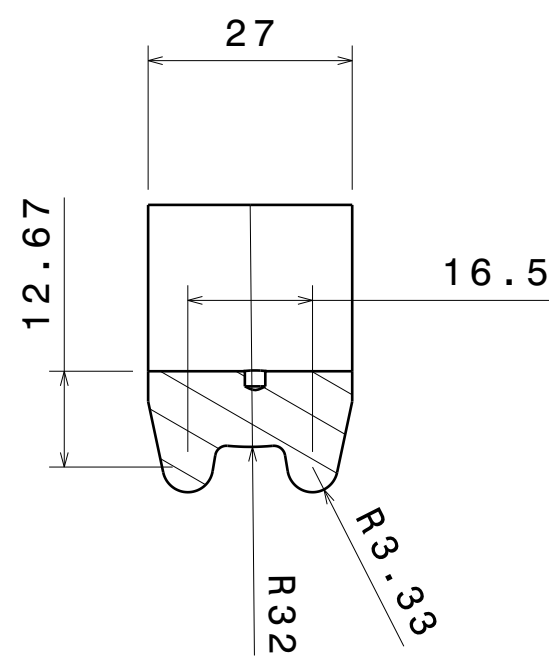

H G F E D C B A

Vista Frontal

Vista de Secção E-E

Vista Frontal

Vista Superior

Vista Superior

This drawing is our property. It can't be reproduced or communicated without our written agreement.		UNIVERSIDADE FEDERAL DO PARANÁ			
DRAWN BY <b>Eduardo</b>		DATE 14/12/2011		DRAWING TITLE <b>Sapata / Bronzina</b>	
CHECKED BY <b>XXX</b>	DATE xxx	SIZE <b>A3</b>	DRAWING NUMBER <b>Produto 1</b>		REV <b>X</b>
DESIGNED BY <b>XXX</b>	DATE xxx	SCALE <b>1:1</b>	WEIGHT (kg) <b>0,33</b>	SHEET <b>4/5</b>	