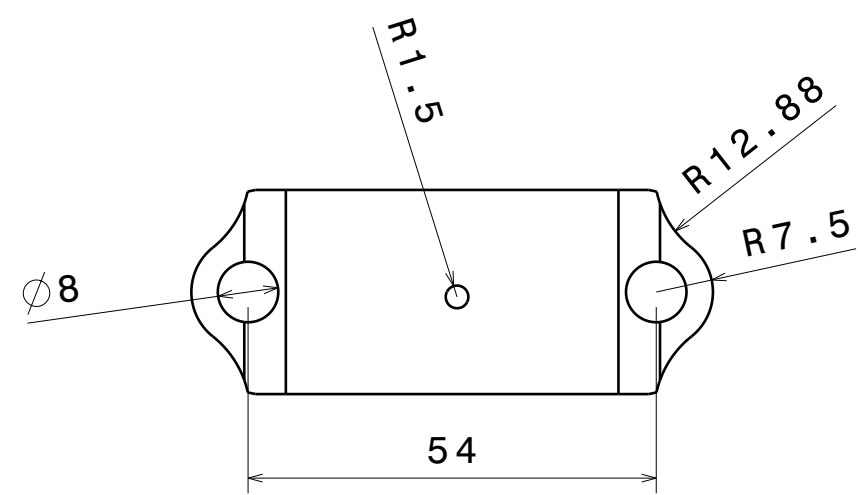

H G F E D C B A

Vista Frontal

Vista de Secção E-E

Vista Frontal

Vista Superior

Vista Superior

This drawing is our property. It can't be reproduced or communicated without our written agreement.		UNIVERSIDADE FEDERAL DO PARANÁ			
DRAWN BY <b>Eduardo</b>		DATE 14/12/2011		DRAWING TITLE <b>Sapata / Bronzina</b>	
CHECKED BY <b>XXX</b>	DATE xxx	SIZE <b>A3</b>	DRAWING NUMBER <b>Produto 1</b>		REV <b>X</b>
DESIGNED BY <b>XXX</b>	DATE xxx	SCALE <b>1:1</b>	WEIGHT (kg) <b>0,33</b>	SHEET <b>4/5</b>	