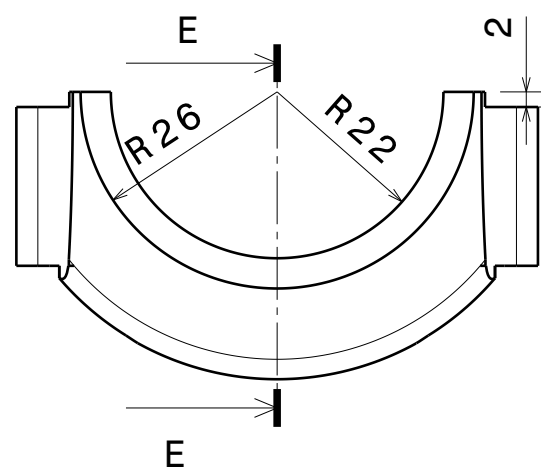

H G F E D C B A

Vista Frontal

Vista de Secção E-E

Vista Frontal

Vista Superior

Vista Superior

This drawing is our property. It can't be reproduced or communicated without our written agreement.		UNIVERSIDADE FEDERAL DO PARANÁ			
DRAWN BY <b>Eduardo</b>		DATE 14/12/2011		DRAWING TITLE <b>Sapata / Bronzina</b>	
CHECKED BY <b>XXX</b>	DATE xxx	SIZE <b>A3</b>	DRAWING NUMBER <b>Produto 1</b>		REV <b>X</b>
DESIGNED BY <b>XXX</b>	DATE xxx	SCALE <b>1:1</b>	WEIGHT (kg) <b>0,33</b>	SHEET <b>4/5</b>	