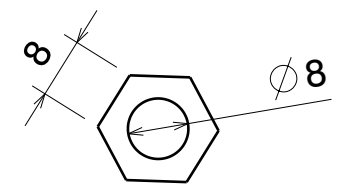

H G F E D C B A

Vista Frontal

Vista Superior

Vista Frontal

Vista Lateral

Vista Frontal

Vista Frontal

Vista Superior

This drawing is our property. It can't be reproduced or communicated without our written agreement.		UNIVERSIDADE FEDERAL DO PARANÁ			
DRAWN BY Eduardo		DATE 14/12/2011		DRAWING TITLE Pino / Bronzina	
CHECKED BY XXX		DATE xxx		SIZE A3	
DESIGNED BY XXX		DATE xxx		DRAWING NUMBER Produto 1	
		SCALE 1:1		WEIGHT(kg) 0,33	
		SHEET 5/5		REV X	