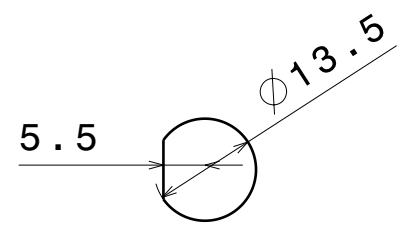

H G F E D C B A

Vista Frontal

Vista Superior

Vista Frontal

Vista Lateral

Vista Frontal

Vista Frontal

Vista Superior

This drawing is our property. It can't be reproduced or communicated without our written agreement.		UNIVERSIDADE FEDERAL DO PARANÁ			
DRAWN BY Eduardo		DATE 14/12/2011		DRAWING TITLE Pino / Bronzina	
CHECKED BY XXX		DATE xxx		SIZE A3	
DESIGNED BY XXX		DATE xxx		DRAWING NUMBER Produto 1	
		SCALE 1:1		WEIGHT(kg) 0,33	
		SHEET 5/5		REV X	