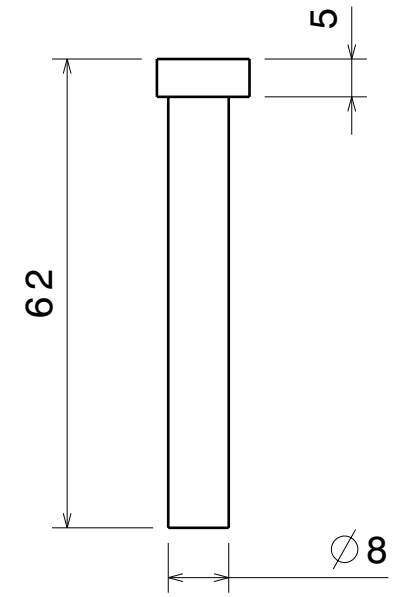

H G F E D C B A

Vista Frontal

Vista Superior

Vista Frontal

Vista Lateral

Vista Frontal

Vista Frontal

Vista Superior

This drawing is our property. It can't be reproduced or communicated without our written agreement.		UNIVERSIDADE FEDERAL DO PARANÁ			
DRAWN BY Eduardo		DATE 14/12/2011		DRAWING TITLE Pino / Bronzina	
CHECKED BY XXX		DATE xxx		SIZE A3	
DESIGNED BY XXX		DATE xxx		DRAWING NUMBER Produto 1	
		SCALE 1:1		WEIGHT(kg) 0,33	
		SHEET 5/5		REV X	