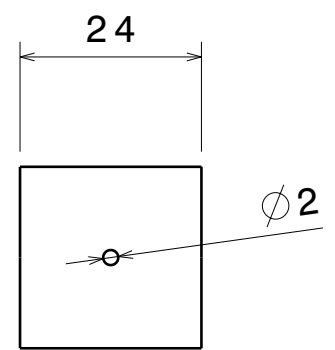

H G F E D C B A

Vista Frontal

Vista Superior

Vista Frontal

Vista Lateral

Vista Frontal

Vista Frontal

Vista Superior

This drawing is our property. It can't be reproduced or communicated without our written agreement.		UNIVERSIDADE FEDERAL DO PARANÁ			
DRAWN BY Eduardo		DATE 14/12/2011		DRAWING TITLE Pino / Bronzina	
CHECKED BY XXX		DATE xxx		SIZE A3	
DESIGNED BY XXX		DATE xxx		DRAWING NUMBER Produto 1	
		SCALE 1:1		WEIGHT(kg) 0,33	
		SHEET 5/5		REV X	