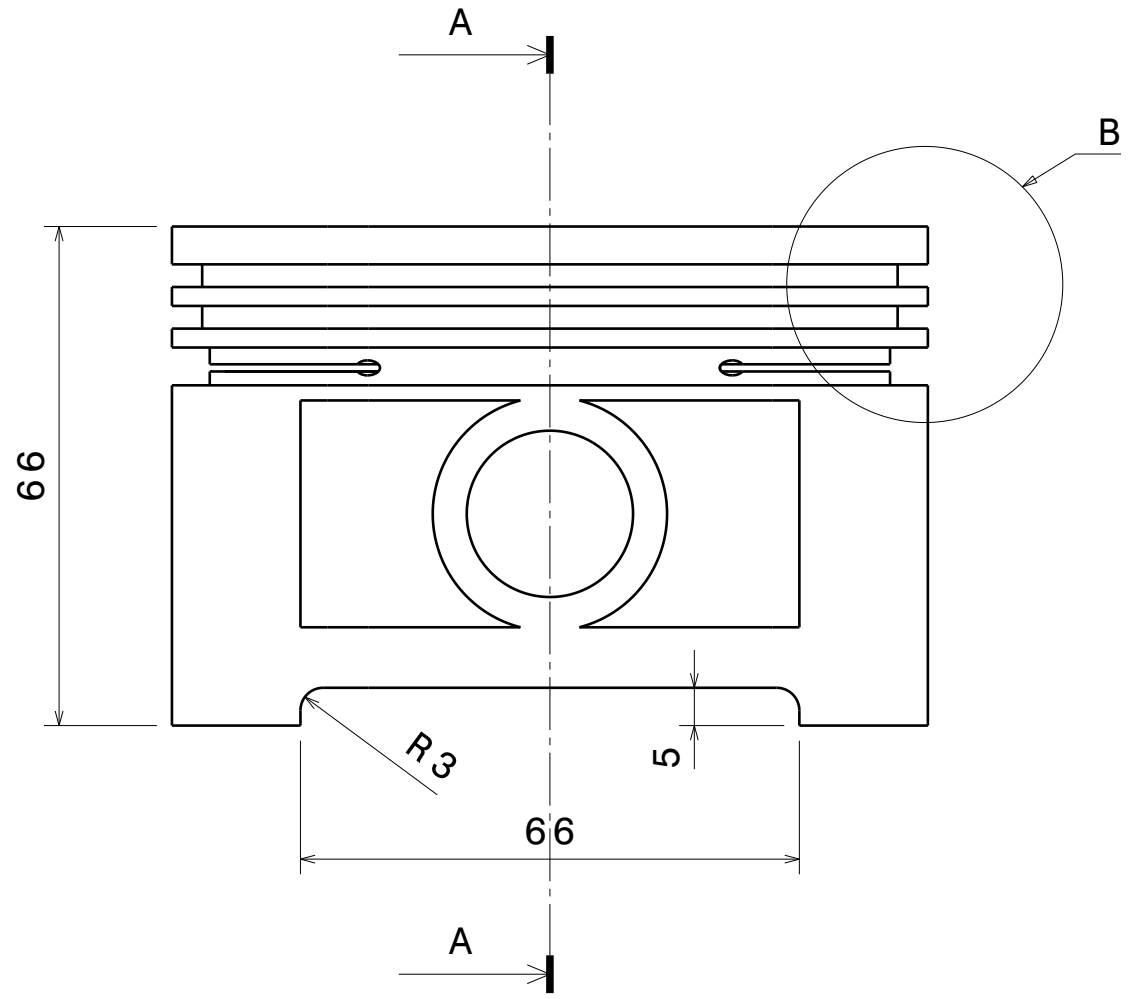

H G F E D C B A

Vista Frontal

Vista de Secção A-A

Vista Detalhe B

This drawing is our property. It can't be reproduced or communicated without our written agreement.		DASSAULT SYSTEMES			
		DRAWING TITLE			
		Cabeçote			
DRAWN BY Eduardo	DATE 14/12/2011	SIZE A3	DRAWING NUMBER XXX		REV X
CHECKED BY XXX	DATE xxx	SCALE 1:1	WEIGHT (kg) xxx	SHEET 2/5	
DESIGNED BY XXX	DATE xxx				