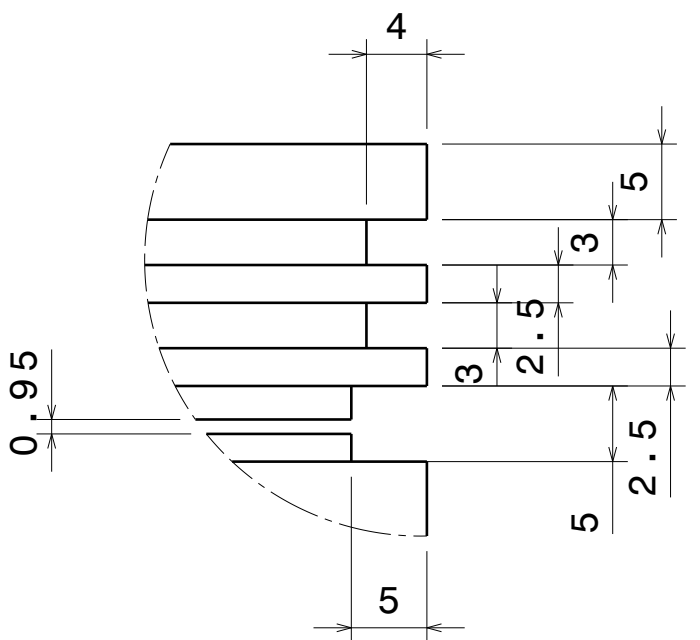

H G F E D C B A

Vista Frontal

Vista de Secção A-A

Vista Detalhe B

This drawing is our property. It can't be reproduced or communicated without our written agreement.		DASSAULT SYSTEMES			
		DRAWING TITLE			
		Cabeçote			
DRAWN BY Eduardo	DATE 14/12/2011	SIZE A3	DRAWING NUMBER XXX		REV X
CHECKED BY XXX	DATE xxx	SCALE 1:1	WEIGHT (kg) xxx	SHEET 2/5	
DESIGNED BY XXX	DATE xxx				