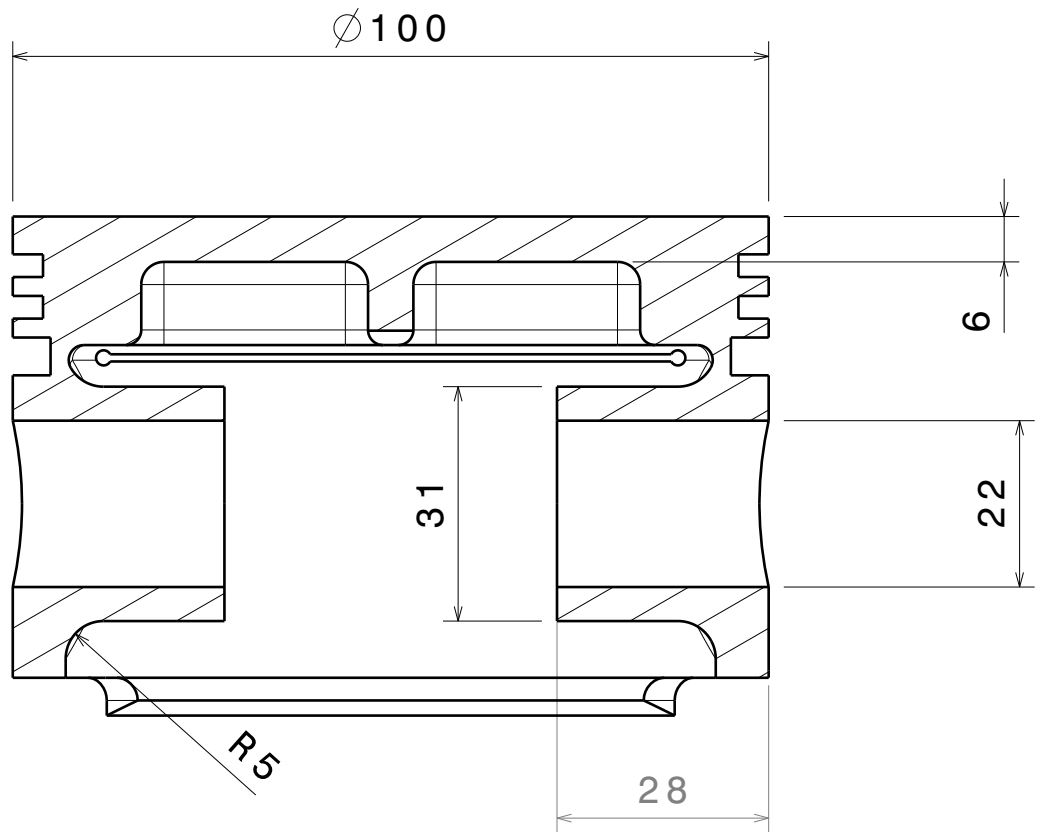

H G F E D C B A

Vista Frontal

Vista de Secção A-A

Vista Detalhe B

This drawing is our property. It can't be reproduced or communicated without our written agreement.		DASSAULT SYSTEMES			
		DRAWING TITLE			
		Cabeçote			
DRAWN BY Eduardo	DATE 14/12/2011	SIZE A3	DRAWING NUMBER XXX		REV X
CHECKED BY XXX	DATE xxx	SCALE 1:1	WEIGHT (kg) xxx	SHEET 2/5	
DESIGNED BY XXX	DATE xxx				